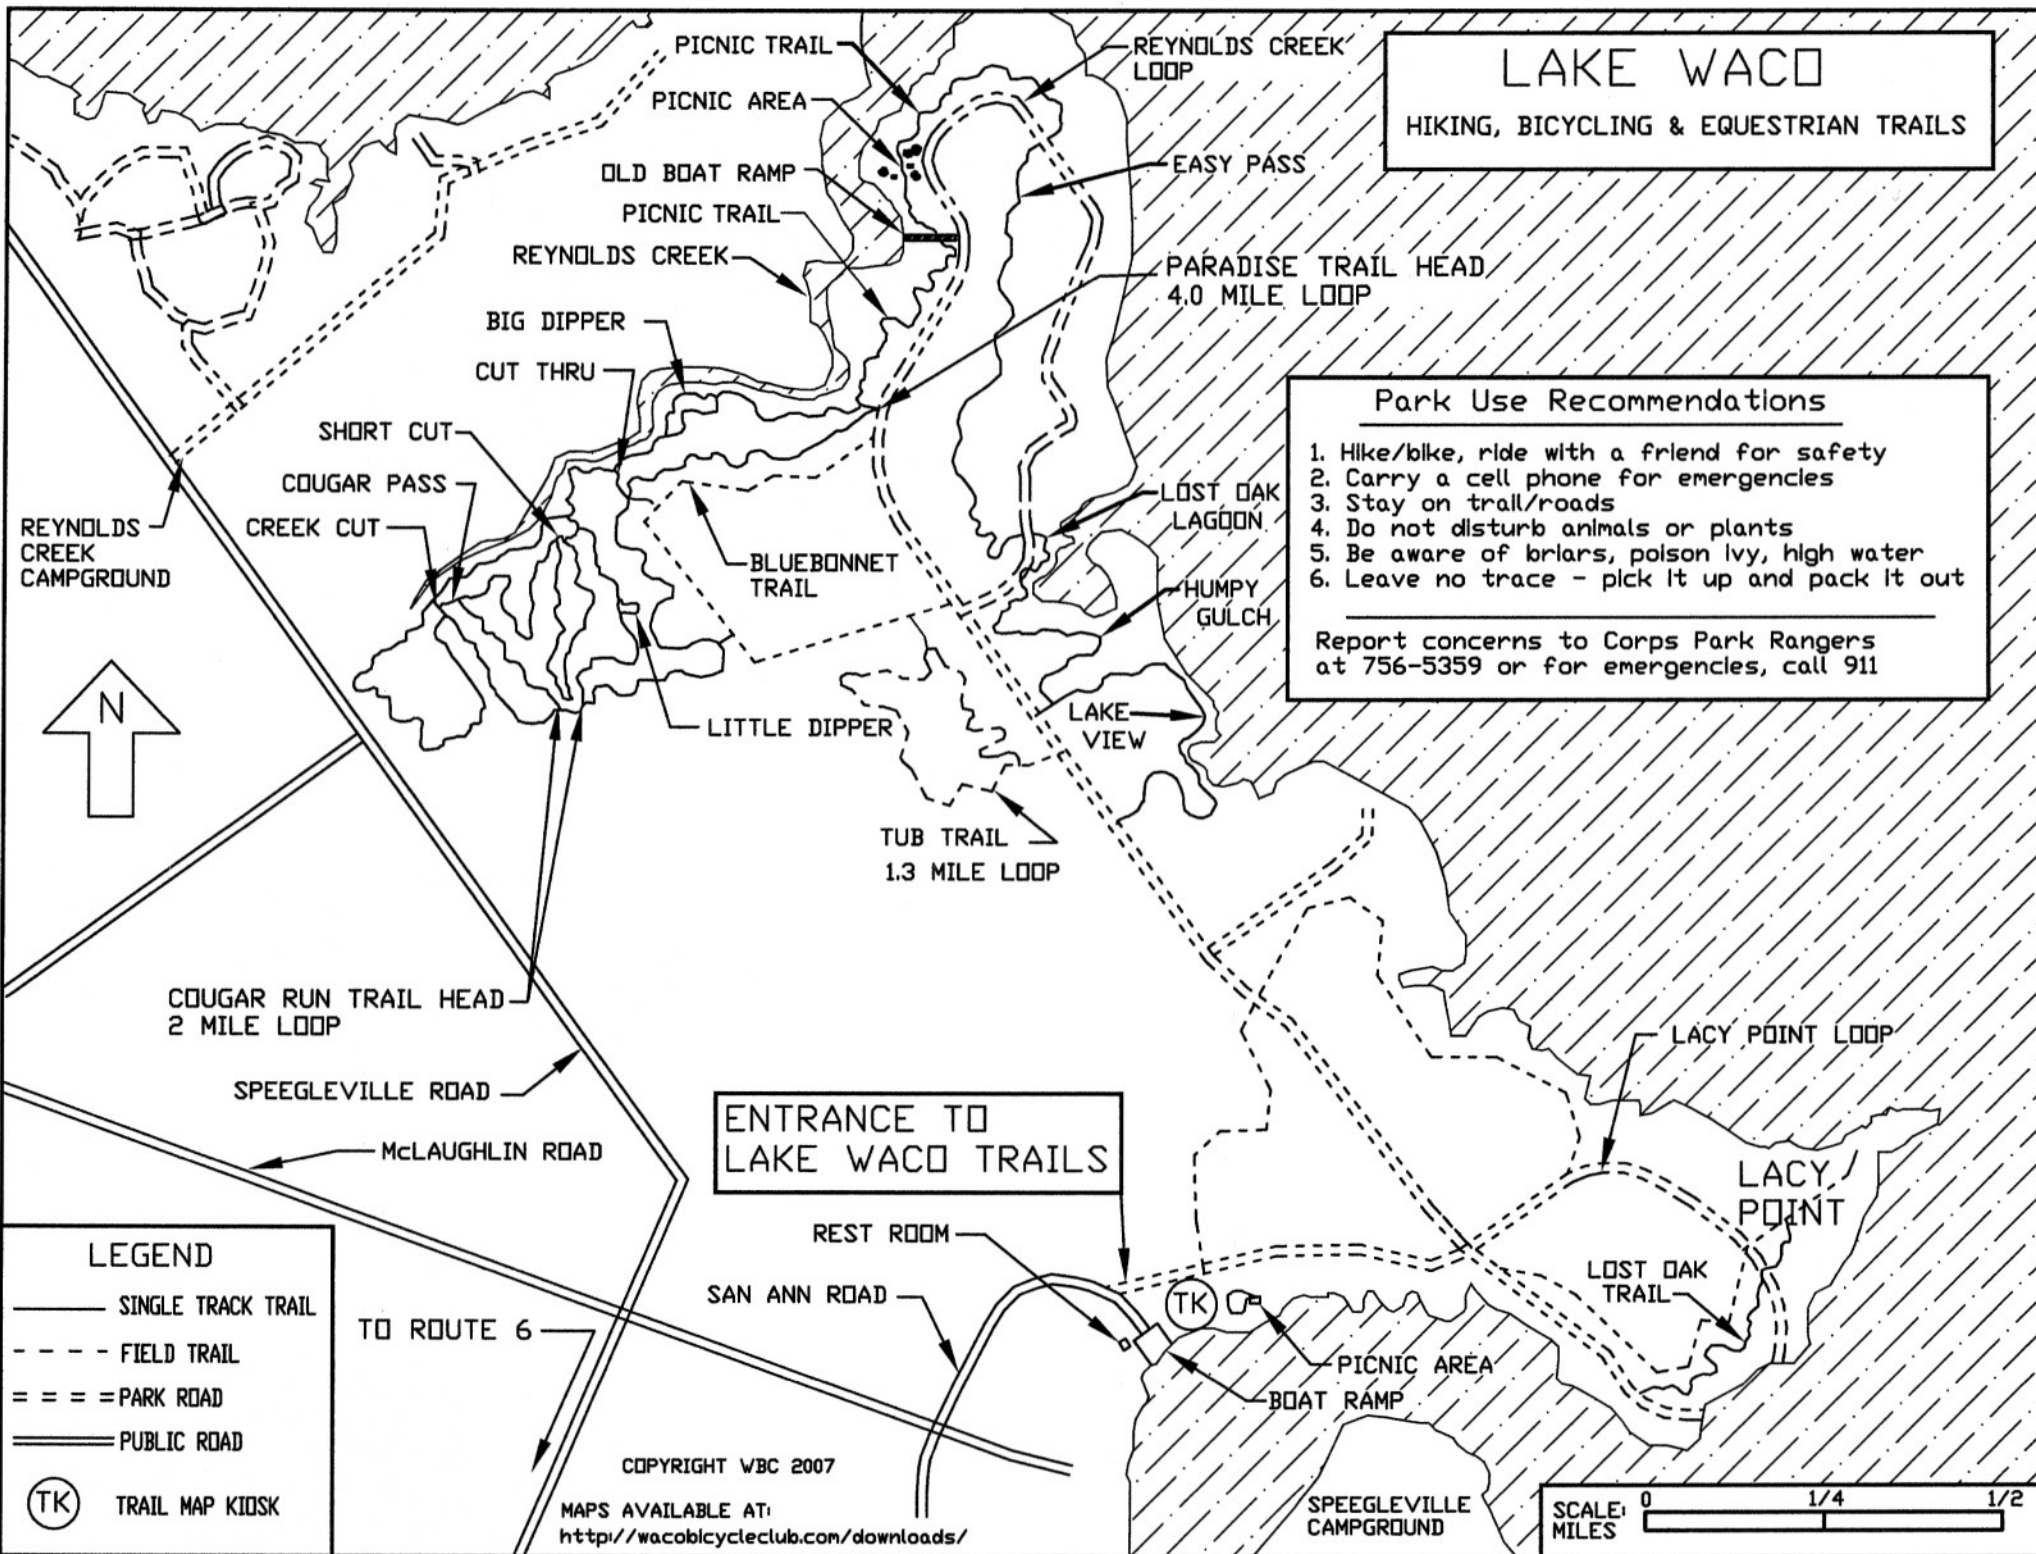

LAKE WACO

HIKING, BICYCLING & EQUESTRIAN TRAILS

Park Use Recommendations

1. Hike/bike, ride with a friend for safety
2. Carry a cell phone for emergencies
3. Stay on trail/roads
4. Do not disturb animals or plants
5. Be aware of briars, poison ivy, high water
6. Leave no trace - pick it up and pack it out

Report concerns to Corps Park Rangers at 756-5359 or for emergencies, call 911

REYNOLDS CREEK CAMPGROUND

ENTRANCE TO LAKE WACO TRAILS

LEGEND

- SINGLE TRACK TRAIL
- - - FIELD TRAIL
- = = = PARK ROAD
- == PUBLIC ROAD

(TK) TRAIL MAP KIOSK

COPYRIGHT WBC 2007
MAPS AVAILABLE AT:
<http://wacobicycletclub.com/downloads/>